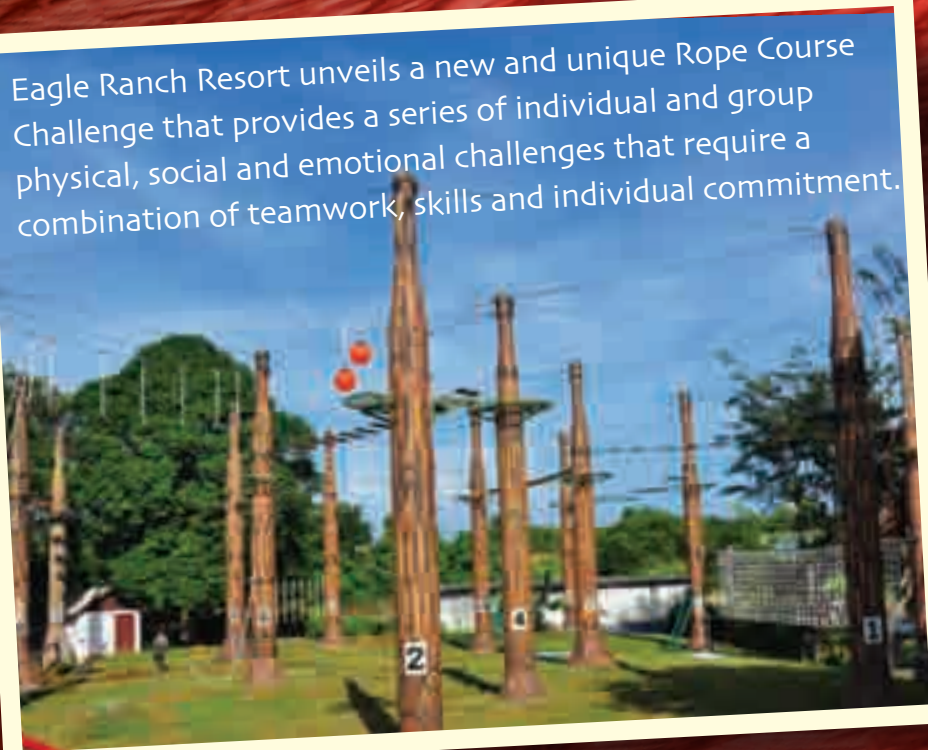

Eagle Ranch Resort Port Dickson sprawls amidst a rugged 32 acre countryside where eagles soar the skies and the elements of a unique recreational paradise provide a wide range of exciting outdoor and indoor activities, both for the young and the young at heart.

Eagle Ranch Resort unveils a new and unique Rope Course Challenge that provides a series of individual and group physical, social and emotional challenges that require a combination of teamwork, skills and individual commitment.

Rope Challenge Courses are "artificial mountains". Generally constructed outdoors using trees or utility poles and ropes, cables and wood, the combination of 19 High and 18 Low rope elements make Eagle Ranch Resort the FIRST in Malaysia to construct its rope challenge course using concrete poles.

Choose Eagle Ranch Resort Rope Challenge Course

- Practice problem solving in a group setting
- Discover your inner self
- Improve communication
- Clarify roles and responsibilities.
- Integrate an enjoyable activity to break up a multi-day meeting.